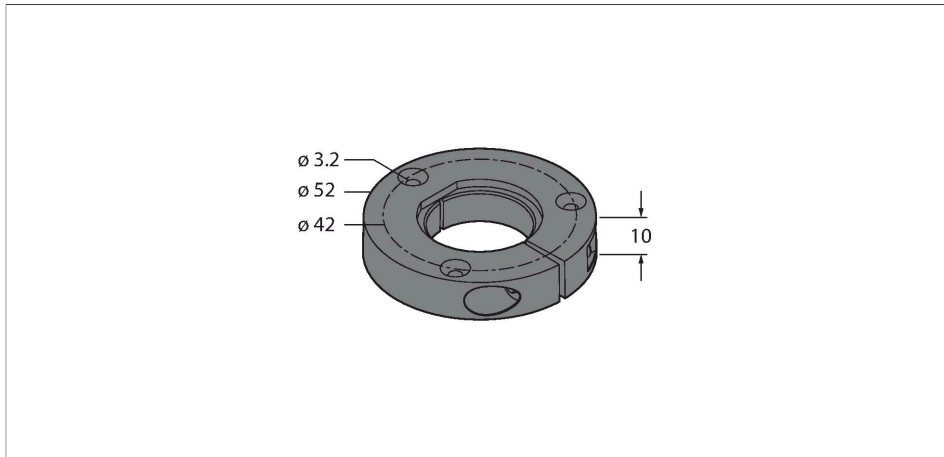

PE1-EQR24

Accessories – Positioning Element For Encoders RI-QR24

Features

- Base unit for positioning element
- Fitting in stainless steel

Technical data

Type	PE1-EQR24
ID	1590966
Housing material	Plastic