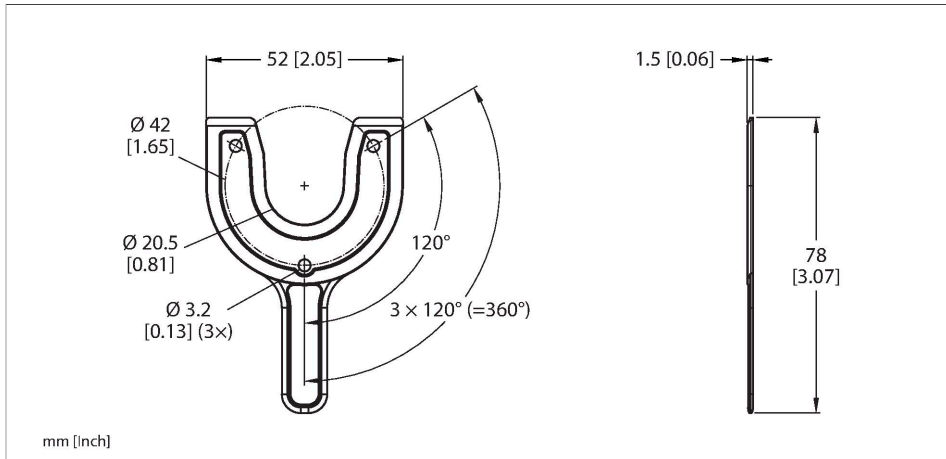

MT-QR24

Accessories – Mounting Aid

For Encoders RI-QR24

Features

Technical data

Type	MT-QR24
ID	1590935