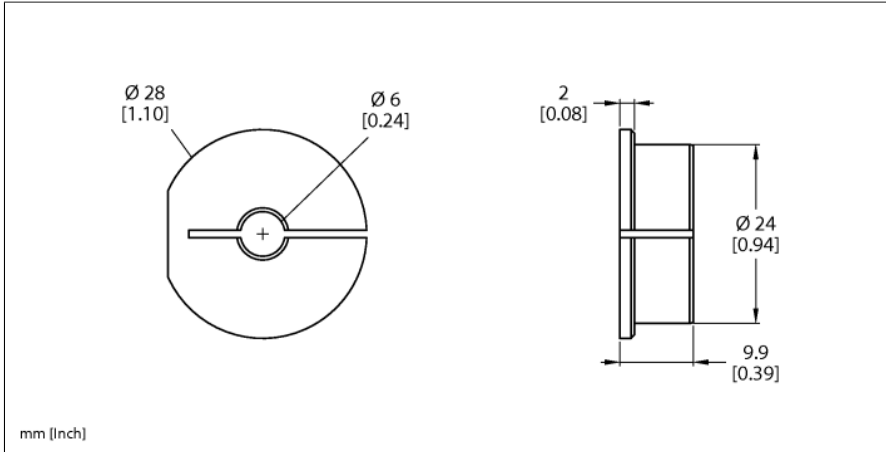

Accessories

Adapter Sleeve

For Encoders RI-QR24 RA5-QR24

- Reducing bush 6 mm

Type	RA5-QR24
ID	1590932
Housing material	Aluminium