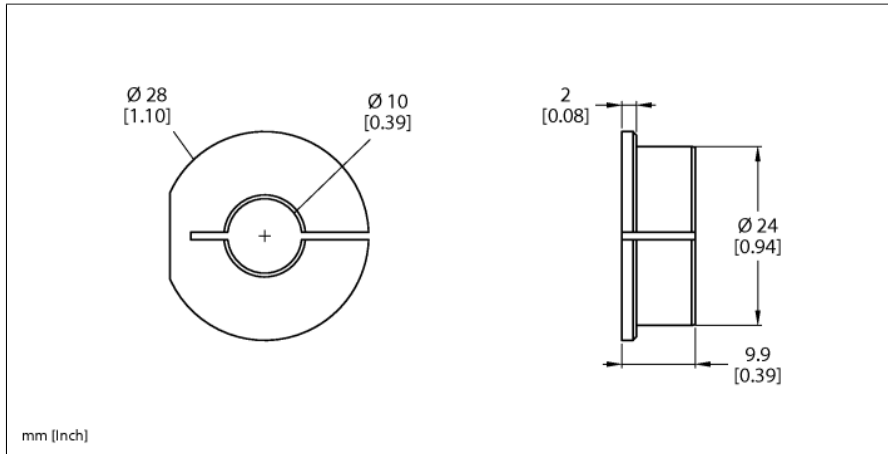

Accessories

Adapter Sleeve

For Encoders RI-QR24

RA4-QR24

■ Reducing bush

Type	RA4-QR24
ID	1590931
Housing material	Aluminium