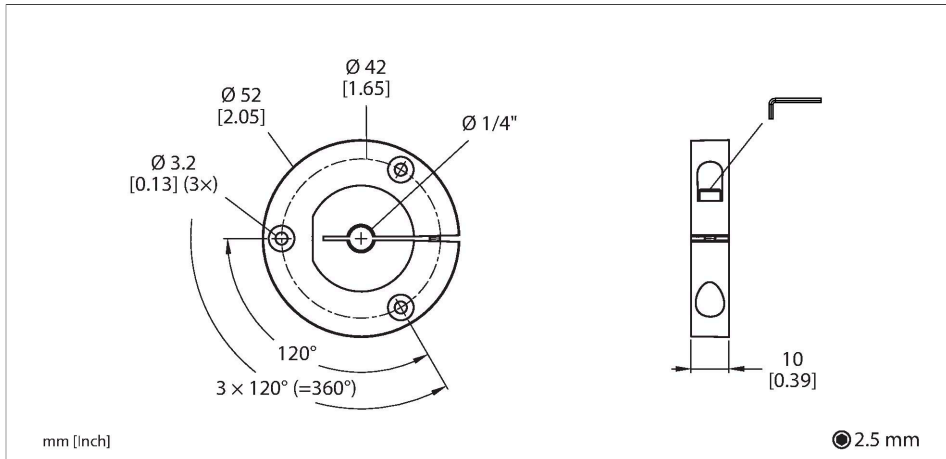

## Accessories – Positioning Element For Encoders RI-QR24

### Technical data

Type	P7-RI-QR24
ID	1590927
Housing material	Metal/plastic

### Features

- Positioning element, for Ø 1/4" shafts