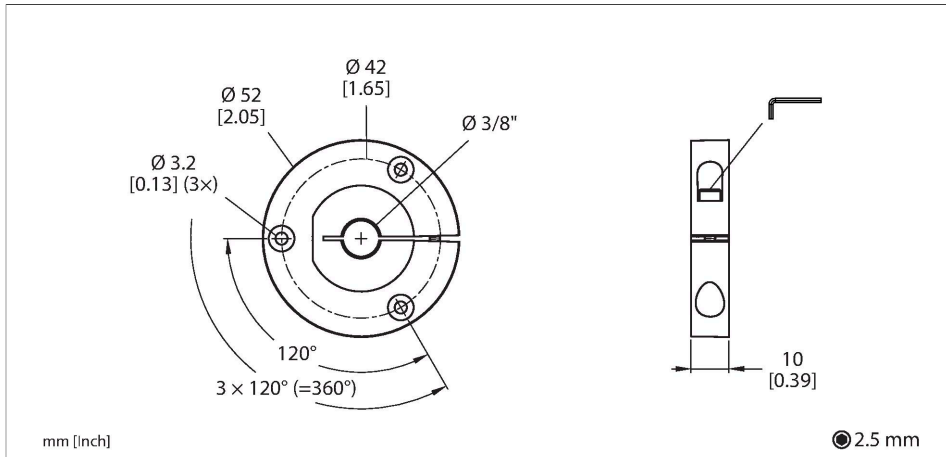

## Accessories – Positioning Element For Encoders RI-QR24

### Technical data

Type	P6-RI-QR24
ID	1590926
Housing material	Metal/plastic

### Features

- Positioning element, for Ø 3/8" shafts