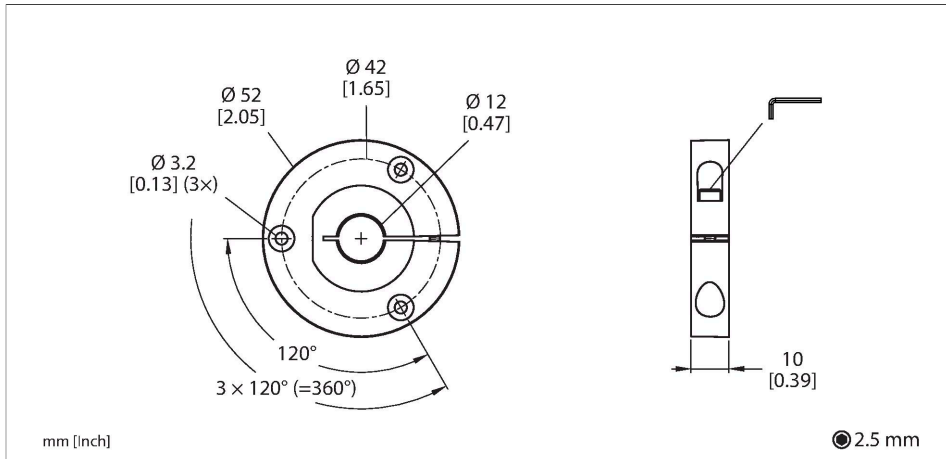

P3-RI-QR24

Accessories – Positioning Element For Encoders RI-QR24

Technical data

Type	P3-RI-QR24
ID	1590923
Housing material	Metal/plastic

Features

- Positioning element, for Ø 12 mm shafts