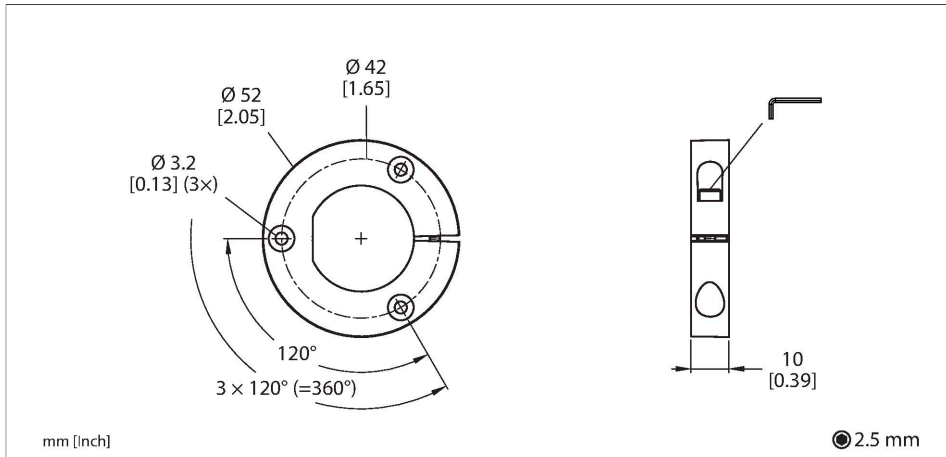

P8-RI-QR24

Accessories – Positioning Element For Encoders RI-QR24

Technical data

Type	P8-RI-QR24
ID	1590916
Housing material	Metal/plastic

Features

- Positioning element with blanking plug for large shafts